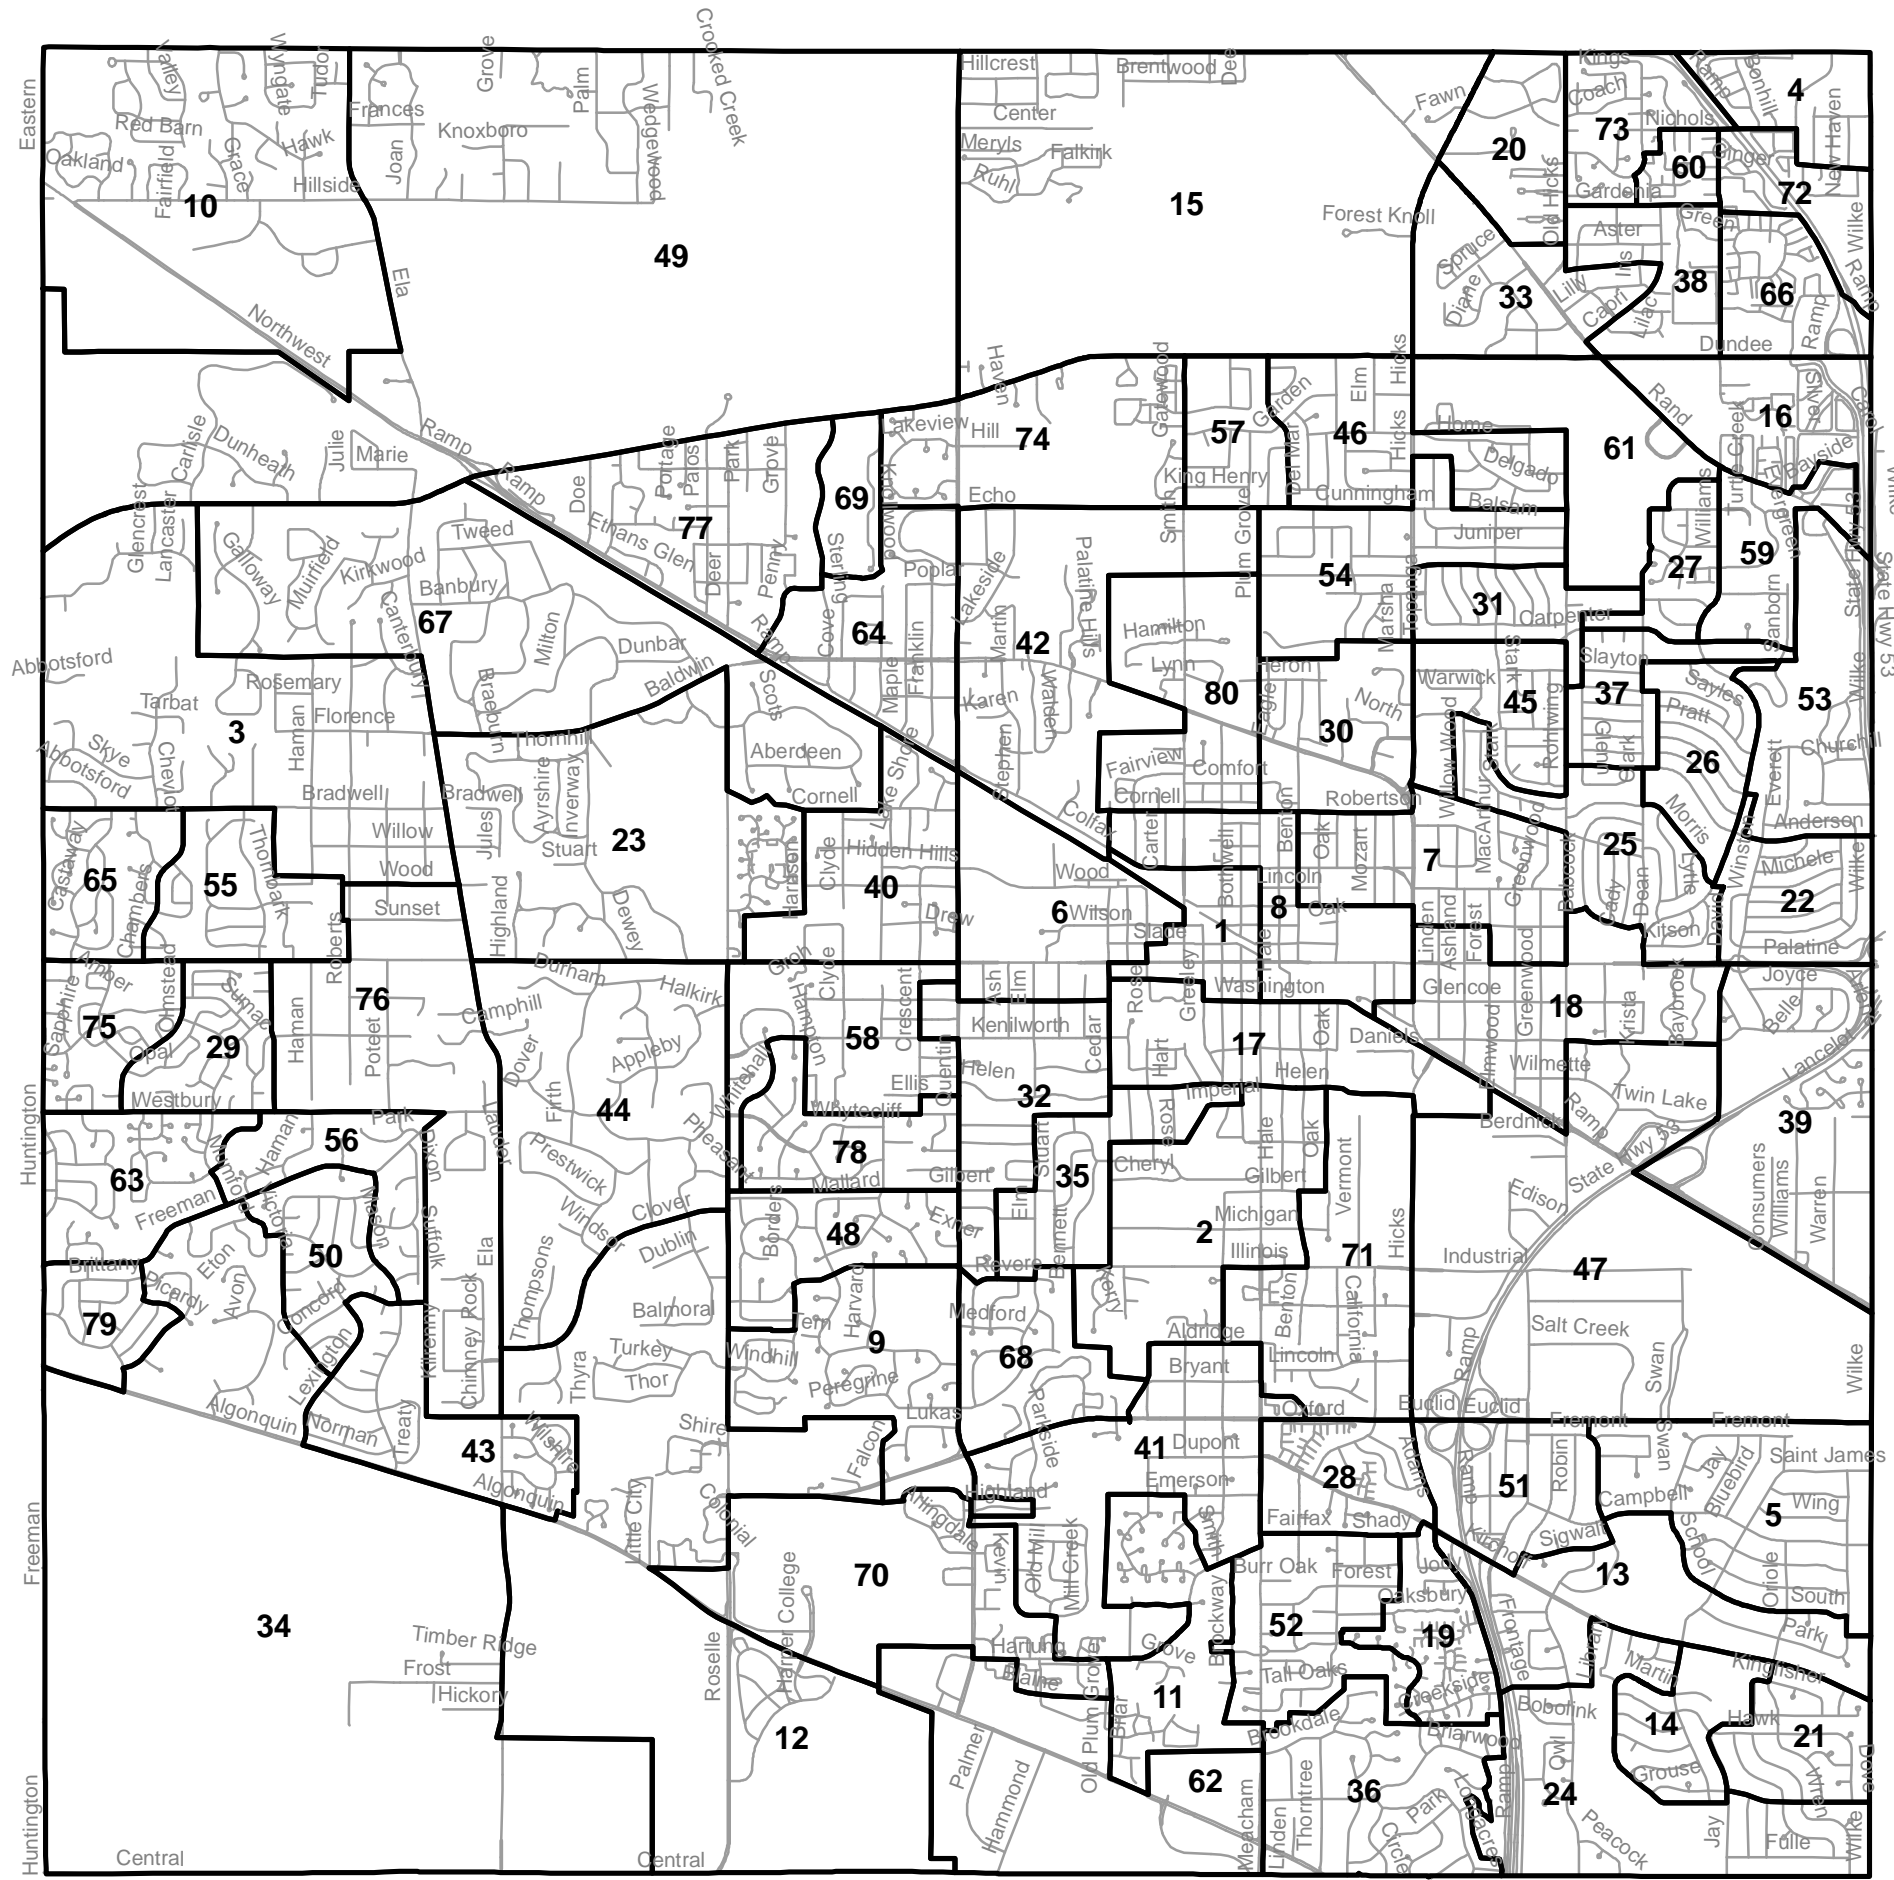

# Palatine Township Precinct Map

Source:  
Cook County Clerk  
**David Orr**

Precinct Boundaries Updated: 2009