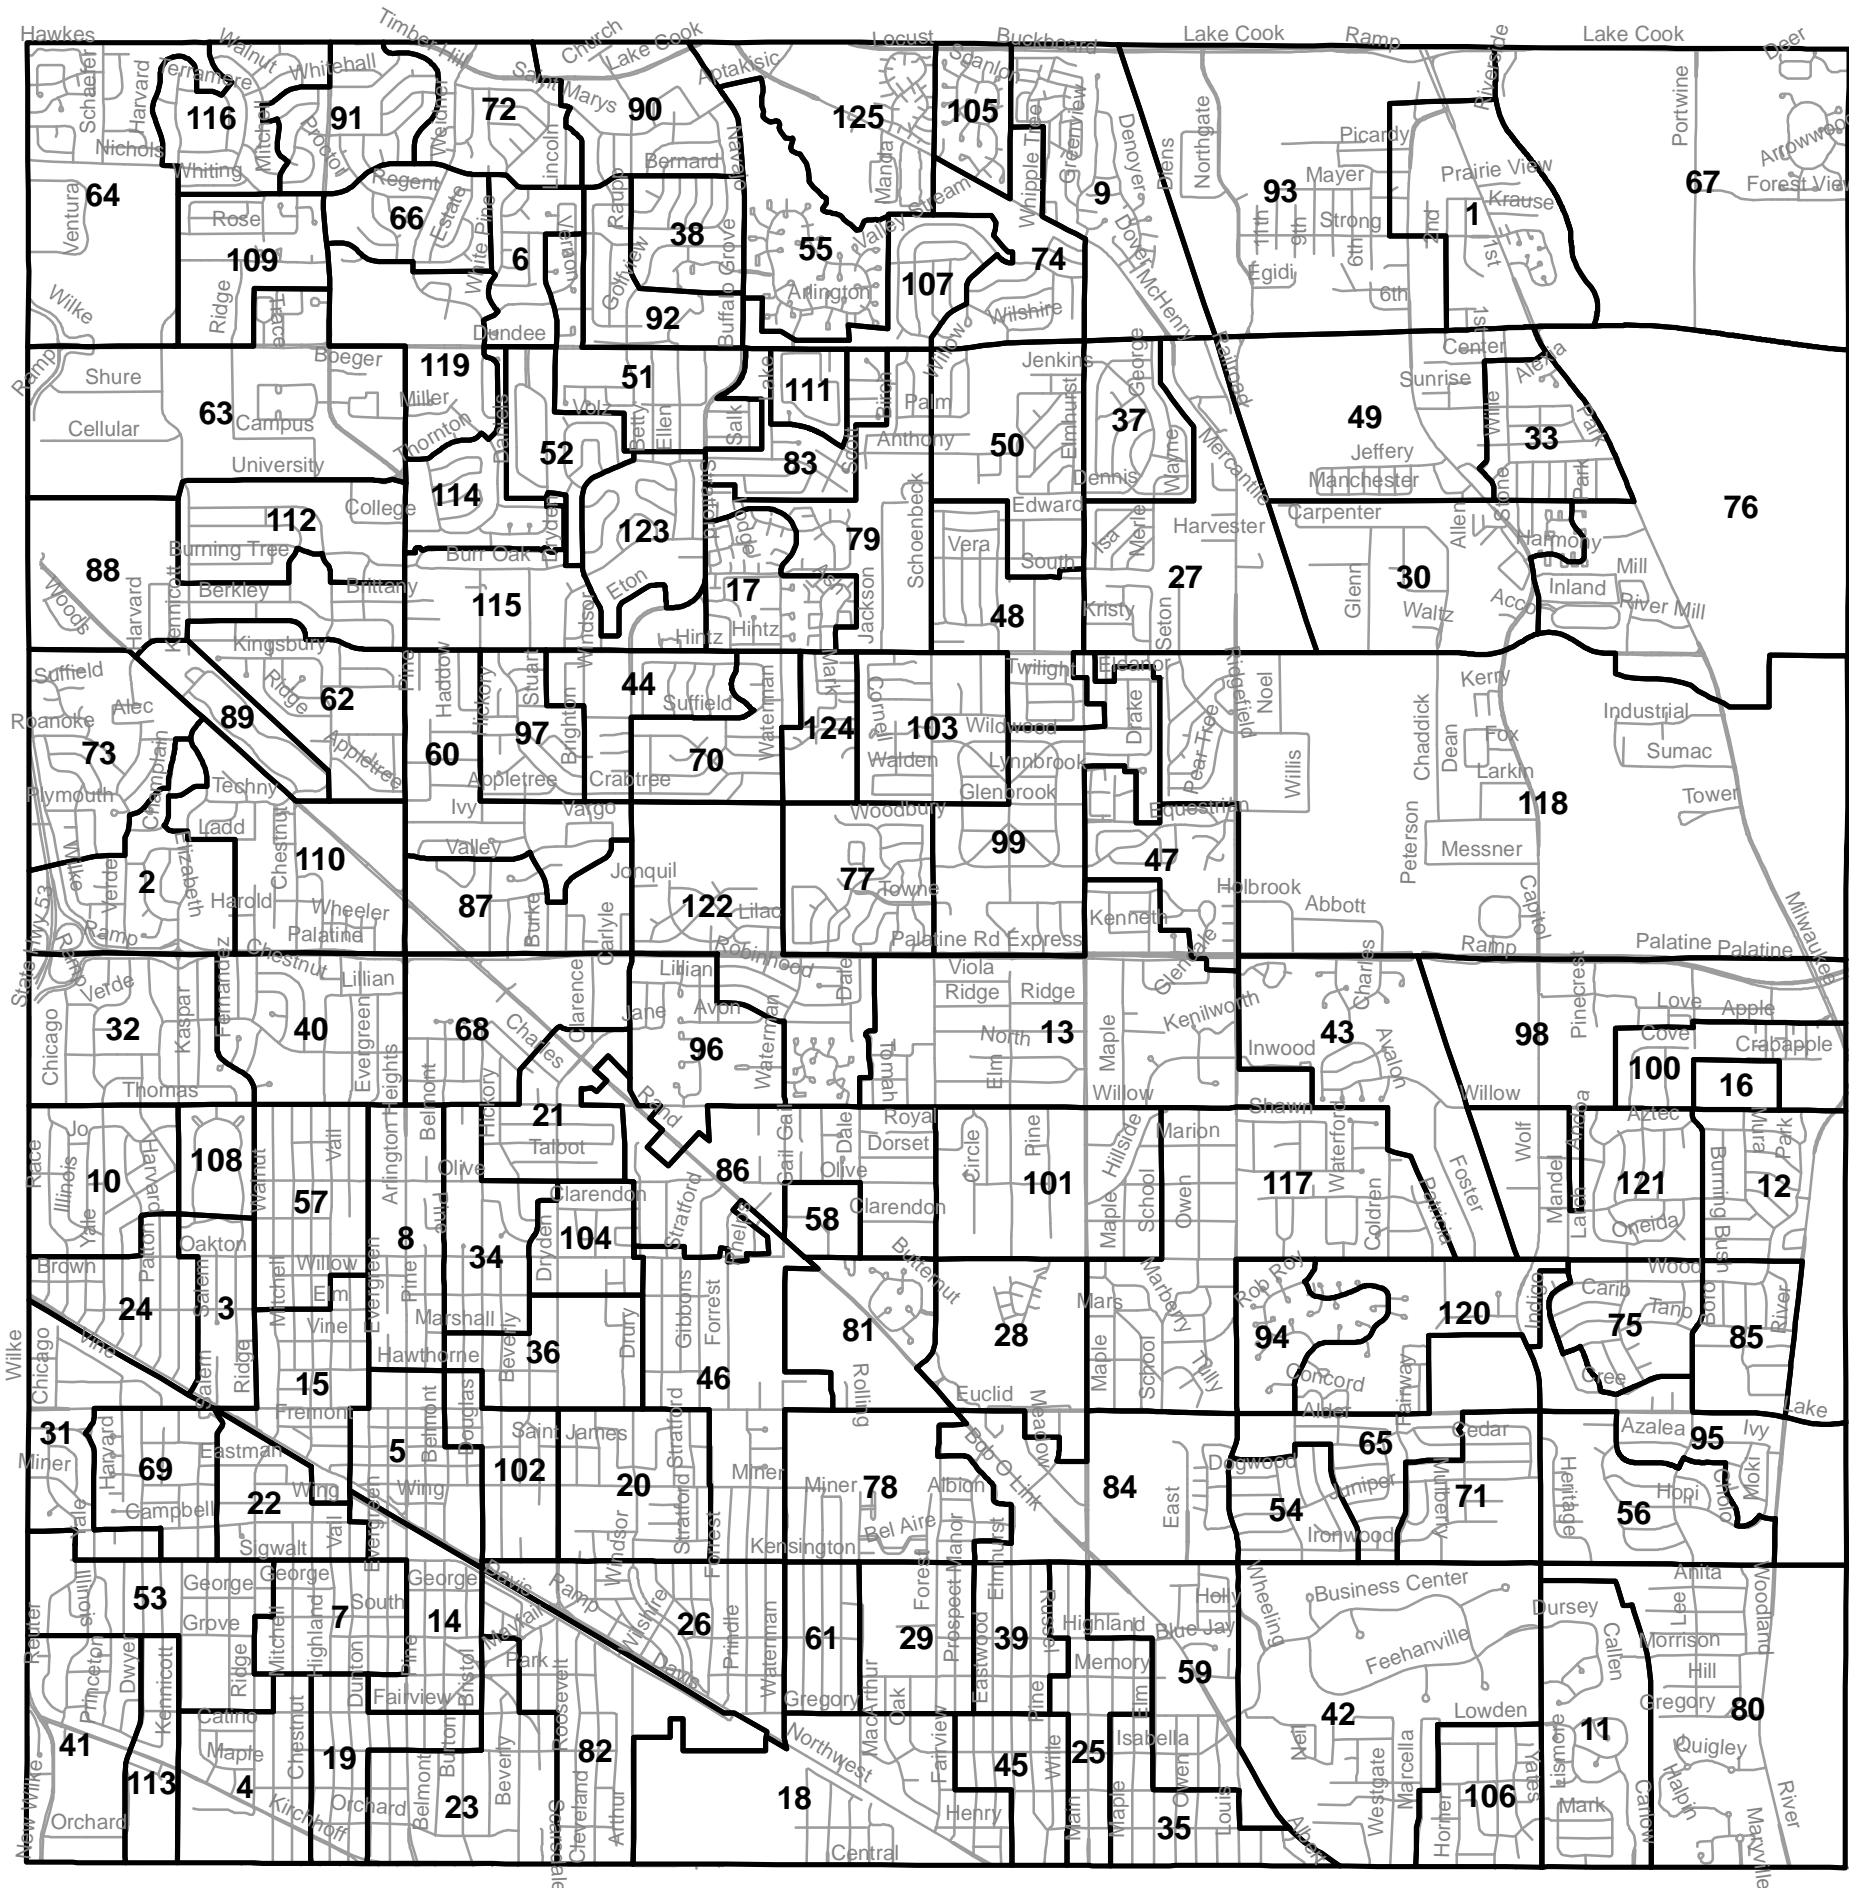

Wheeling Township Precinct Map

Source:
Cook County Clerk
David Orr

Precinct Boundaries Updated: 2009